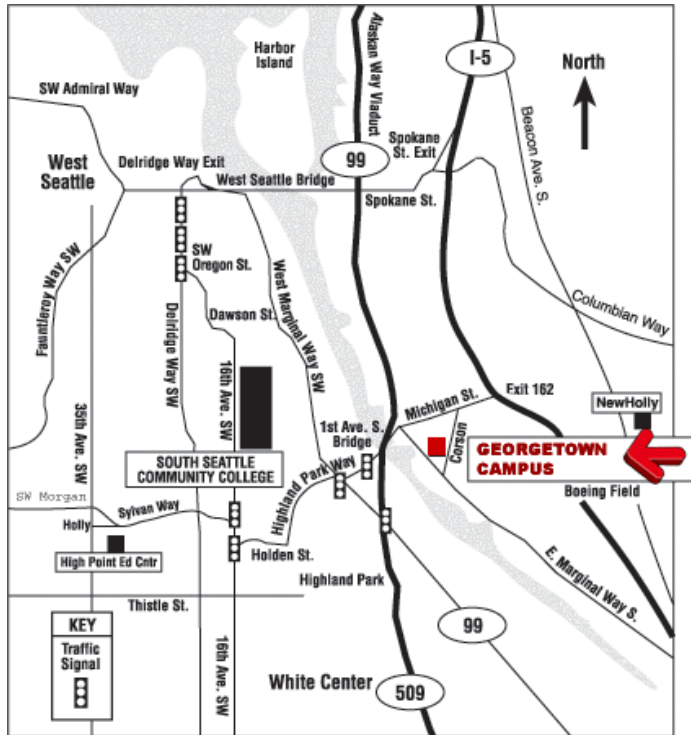

## Map and Directions

**6737 Corson Avenue South  
Seattle, WA 98108 (206) 764-5350**

**Bus Route:** 130, 132, 174 are three of many bus routes that stop at or near the Georgetown Campus. You can call METRO (206-553-3000) or check the METRO timetable for bus route schedules.